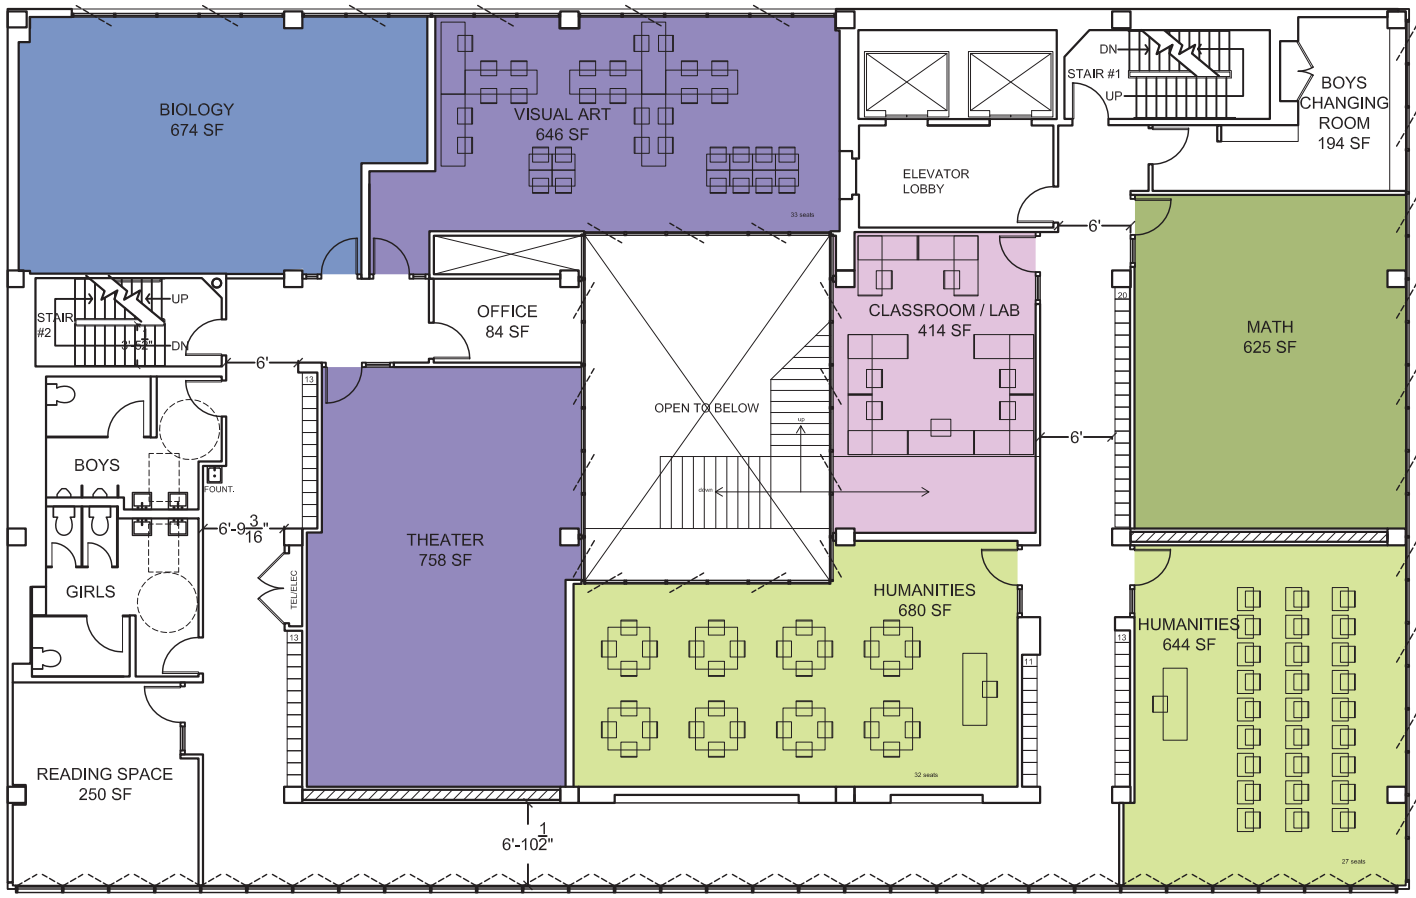

DSH

larchmont charter high
 school 2801 west sixth
 street, los angeles, 90057

scale $\frac{1}{16}$ " = 1'-0"
 1st basement
 floor plan
 11/30/12

Multipurpose Space

The Arts

DSH

larchmont charter high school 2801 west sixth street, los angeles, 90057

scale 1/16" = 1'-0" ground floor plan 11/30/12

DSH

larchmont charter high
 school 2801 west sixth
 street, los angeles, 90057

scale 1/16" = 1'-0"
 2th floor plan
 11/30/12

- Sciences
- Mathematics
- Special Education
- Humanities
- The Arts

DSH

larchmont charter high school 2801 west sixth street, los angeles, 90057

scale 1/16" = 1'-0" 3th floor plan 11/30/12

Sciences

Mathematics

Special Education

DSH

larchmont charter high school 2801 west sixth street, los angeles, 90057

scale 1/16" = 1'-0" 4th floor plan 11/30/12

DSH

larchmont charter high
school 2801 west sixth
street, los angeles, 90057

scale $\frac{1}{16}$ "th 5th floor plan
11/30/12