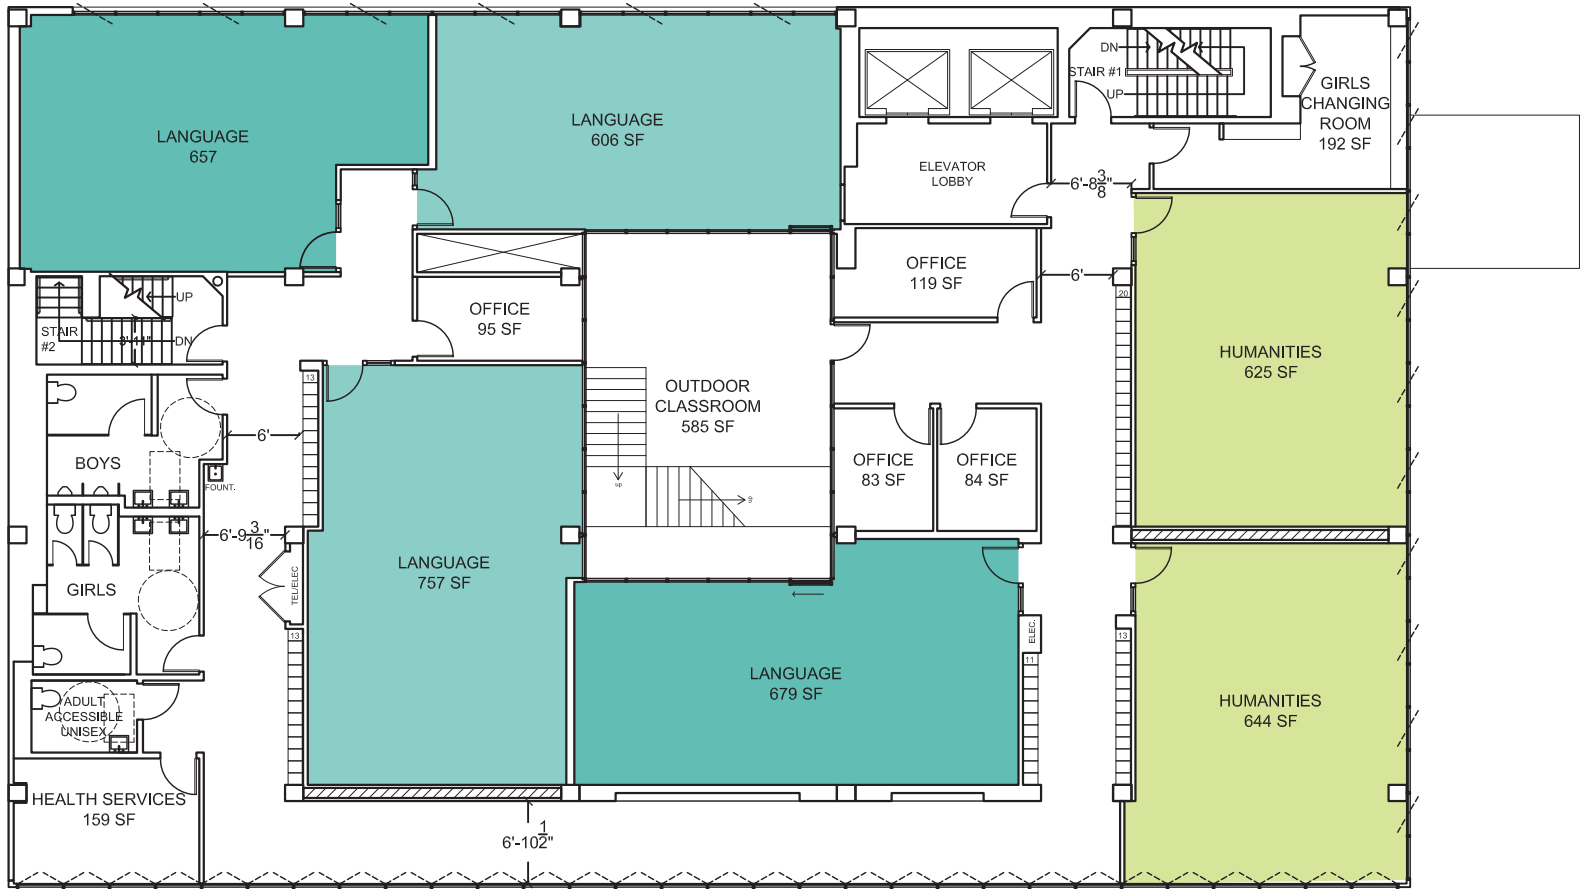

DSH

larchmont charter high
 school 2801 west sixth
 street, los angeles, 90057

scale $\frac{1}{16}$ " = 1'-0"
 1st basement
 floor plan
 11/30/12

Multipurpose Space

The Arts

DSH

larchmont charter high school 2801 west sixth street, los angeles, 90057

scale 1/16" = 1'-0" ground floor plan 11/30/12

DSH

larchmont charter high
 school 2801 west sixth
 street, los angeles, 90057

scale 1/16" = 1'-0"
 2th floor plan
 11/30/12

- Sciences
- Mathematics
- Special Education
- Humanities
- The Arts

DSH

larchmont charter high school 2801 west sixth street, los angeles, 90057

scale 1/16" = 1'-0" 3th floor plan 11/30/12

Sciences

Mathematics

Special Education

DSH

larchmont charter high school 2801 west sixth street, los angeles, 90057

scale 1/16" = 1'-0" 4th floor plan 11/30/12

DSH

larchmont charter high
school 2801 west sixth
street, los angeles, 90057

scale $\frac{1}{16}$ "th 5th floor plan
11/30/12