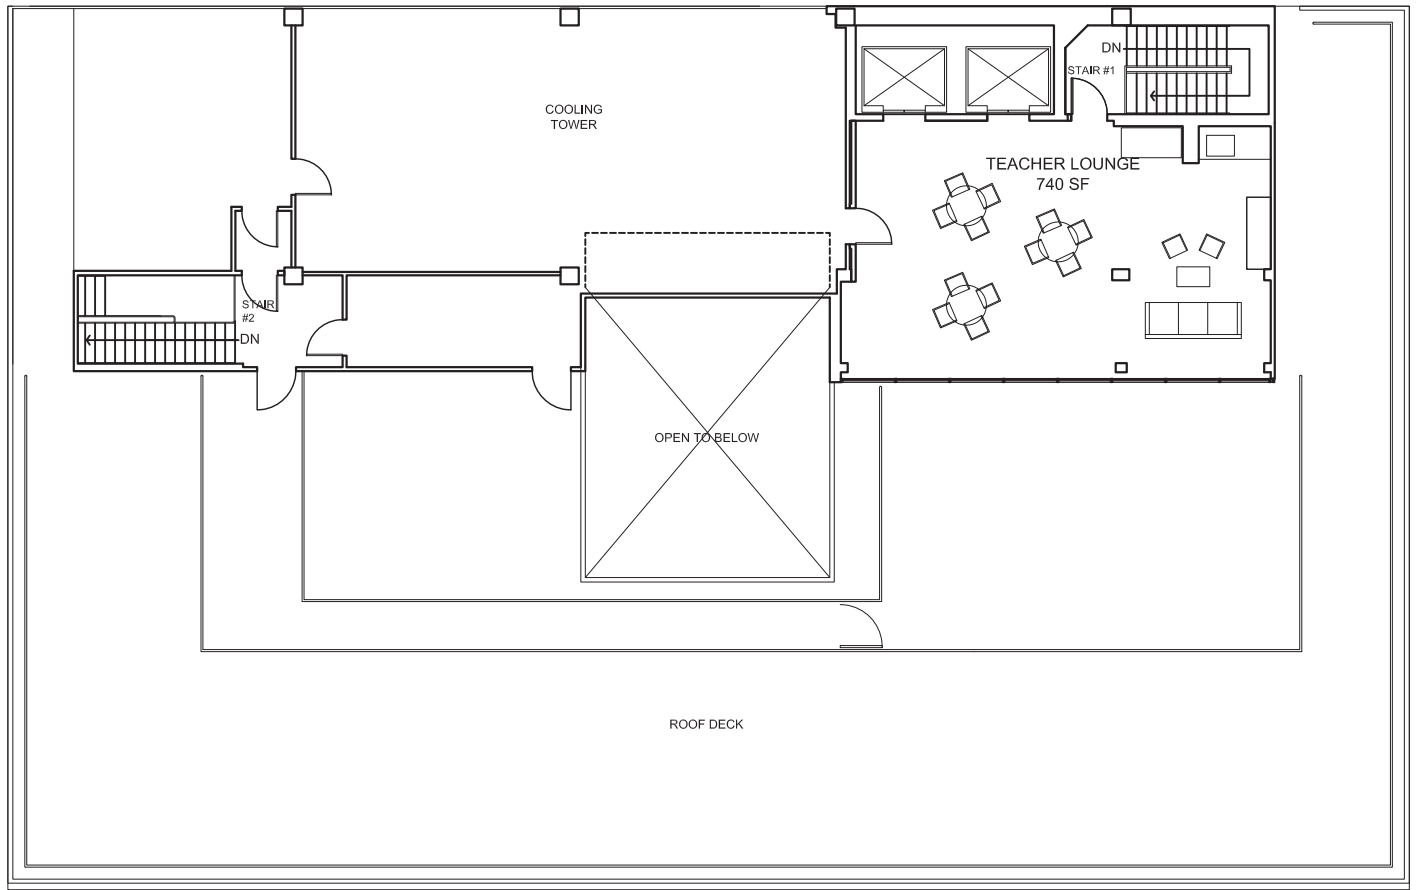

scale 1/16" = 1'-0" ground floor plan 11/30/12

DSH

larchmont charter high
 school 2801 west sixth
 street, los angeles, 90057

scale 1/16" = 1'-0"
 2th floor plan
 11/30/12

- Sciences
- Mathematics
- Special Education
- Humanities
- The Arts

DSH

larchmont charter high school 2801 west sixth street, los angeles, 90057

scale 1/16" = 1'-0" 3th floor plan 11/30/12

Sciences

Mathematics

Special Education

DSH

larchmont charter high school 2801 west sixth street, los angeles, 90057

scale 1/16" = 1'-0" 4th floor plan 11/30/12

DSH

larchmont charter high
school 2801 west sixth
street, los angeles, 90057

scale $\frac{1}{16}$ "th 5th floor plan
11/30/12