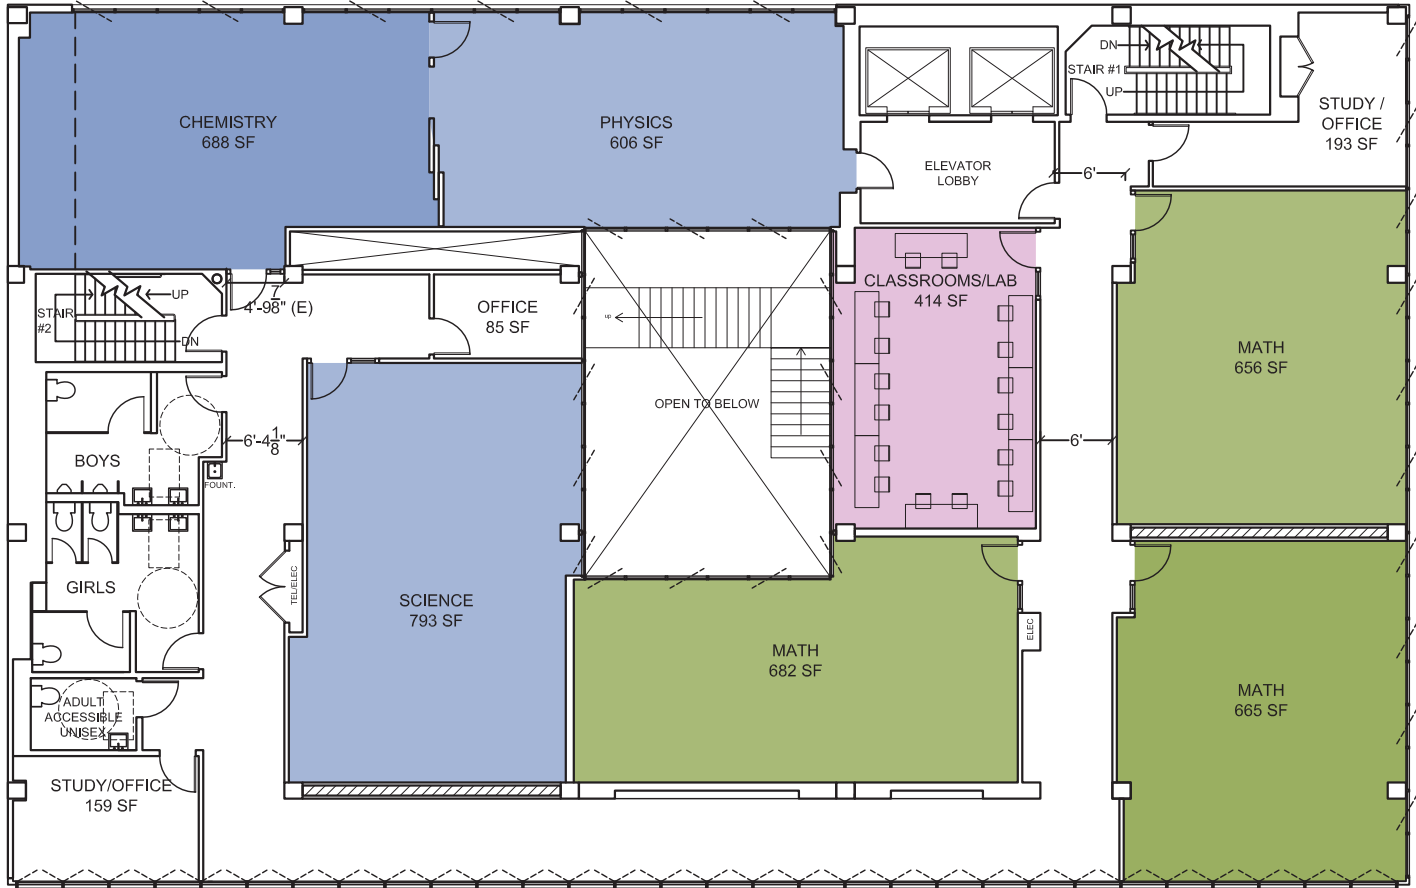

DSH

larchmont charter high
 school 2801 west sixth
 street, los angeles, 90057

scale $\frac{1}{16}$ " = 1'-0"
 1st basement
 floor plan
 11/30/12

Multipurpose Space

The Arts

DSH

larchmont charter high school 2801 west sixth street, los angeles, 90057

scale 1/16" = 1'-0" ground floor plan 11/30/12

DSH

larchmont charter high
 school 2801 west sixth
 street, los angeles, 90057

scale 1/16" = 1'-0"
 2th floor plan
 11/30/12

- Sciences
- Mathematics
- Special Education
- Humanities
- The Arts

DSH

larchmont charter high school 2801 west sixth street, los angeles, 90057

scale 1/16" = 1'-0" 3th floor plan 11/30/12

Sciences

Mathematics

Special Education

DSH

larchmont charter high school 2801 west sixth street, los angeles, 90057

scale 1/16" = 1'-0" 4th floor plan 11/30/12

DSH

larchmont charter high
school 2801 west sixth
street, los angeles, 90057

scale $\frac{1}{16}$ "th 5th floor plan
11/30/12