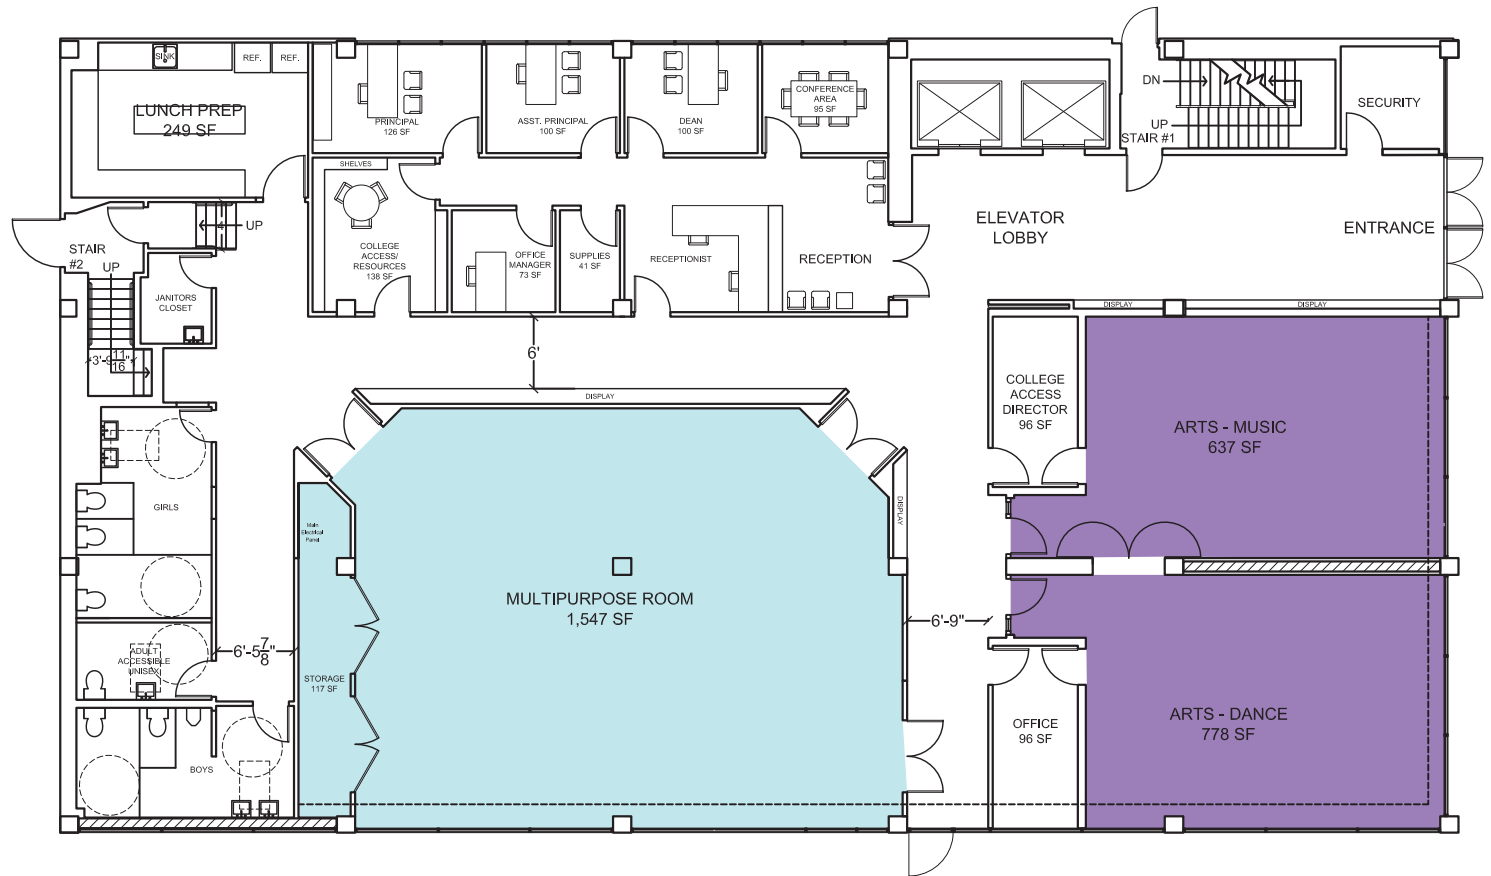

DSH

larchmont charter high
 school 2801 west sixth
 street, los angeles, 90057

scale $\frac{1}{16}$ " = 1'-0"
 1st basement
 floor plan
 11/30/12

Multipurpose Space

The Arts

DSH

larchmont charter high school 2801 west sixth street, los angeles, 90057

scale 1/16" = 1'-0" ground floor plan 11/30/12

DSH

larchmont charter high
 school 2801 west sixth
 street, los angeles, 90057

scale 1/16" = 1'-0"
 2th floor plan
 11/30/12

- Sciences
- Mathematics
- Special Education
- Humanities
- The Arts

DSH

larchmont charter high school 2801 west sixth street, los angeles, 90057

scale 1/16" = 1'-0" 3th floor plan 11/30/12

Sciences

Mathematics

Special Education

DSH

larchmont charter high school 2801 west sixth street, los angeles, 90057

scale 1/16" = 1'-0" 4th floor plan 11/30/12

DSH

larchmont charter high
school 2801 west sixth
street, los angeles, 90057

scale $\frac{1}{16}$ "th 5th floor plan
11/30/12